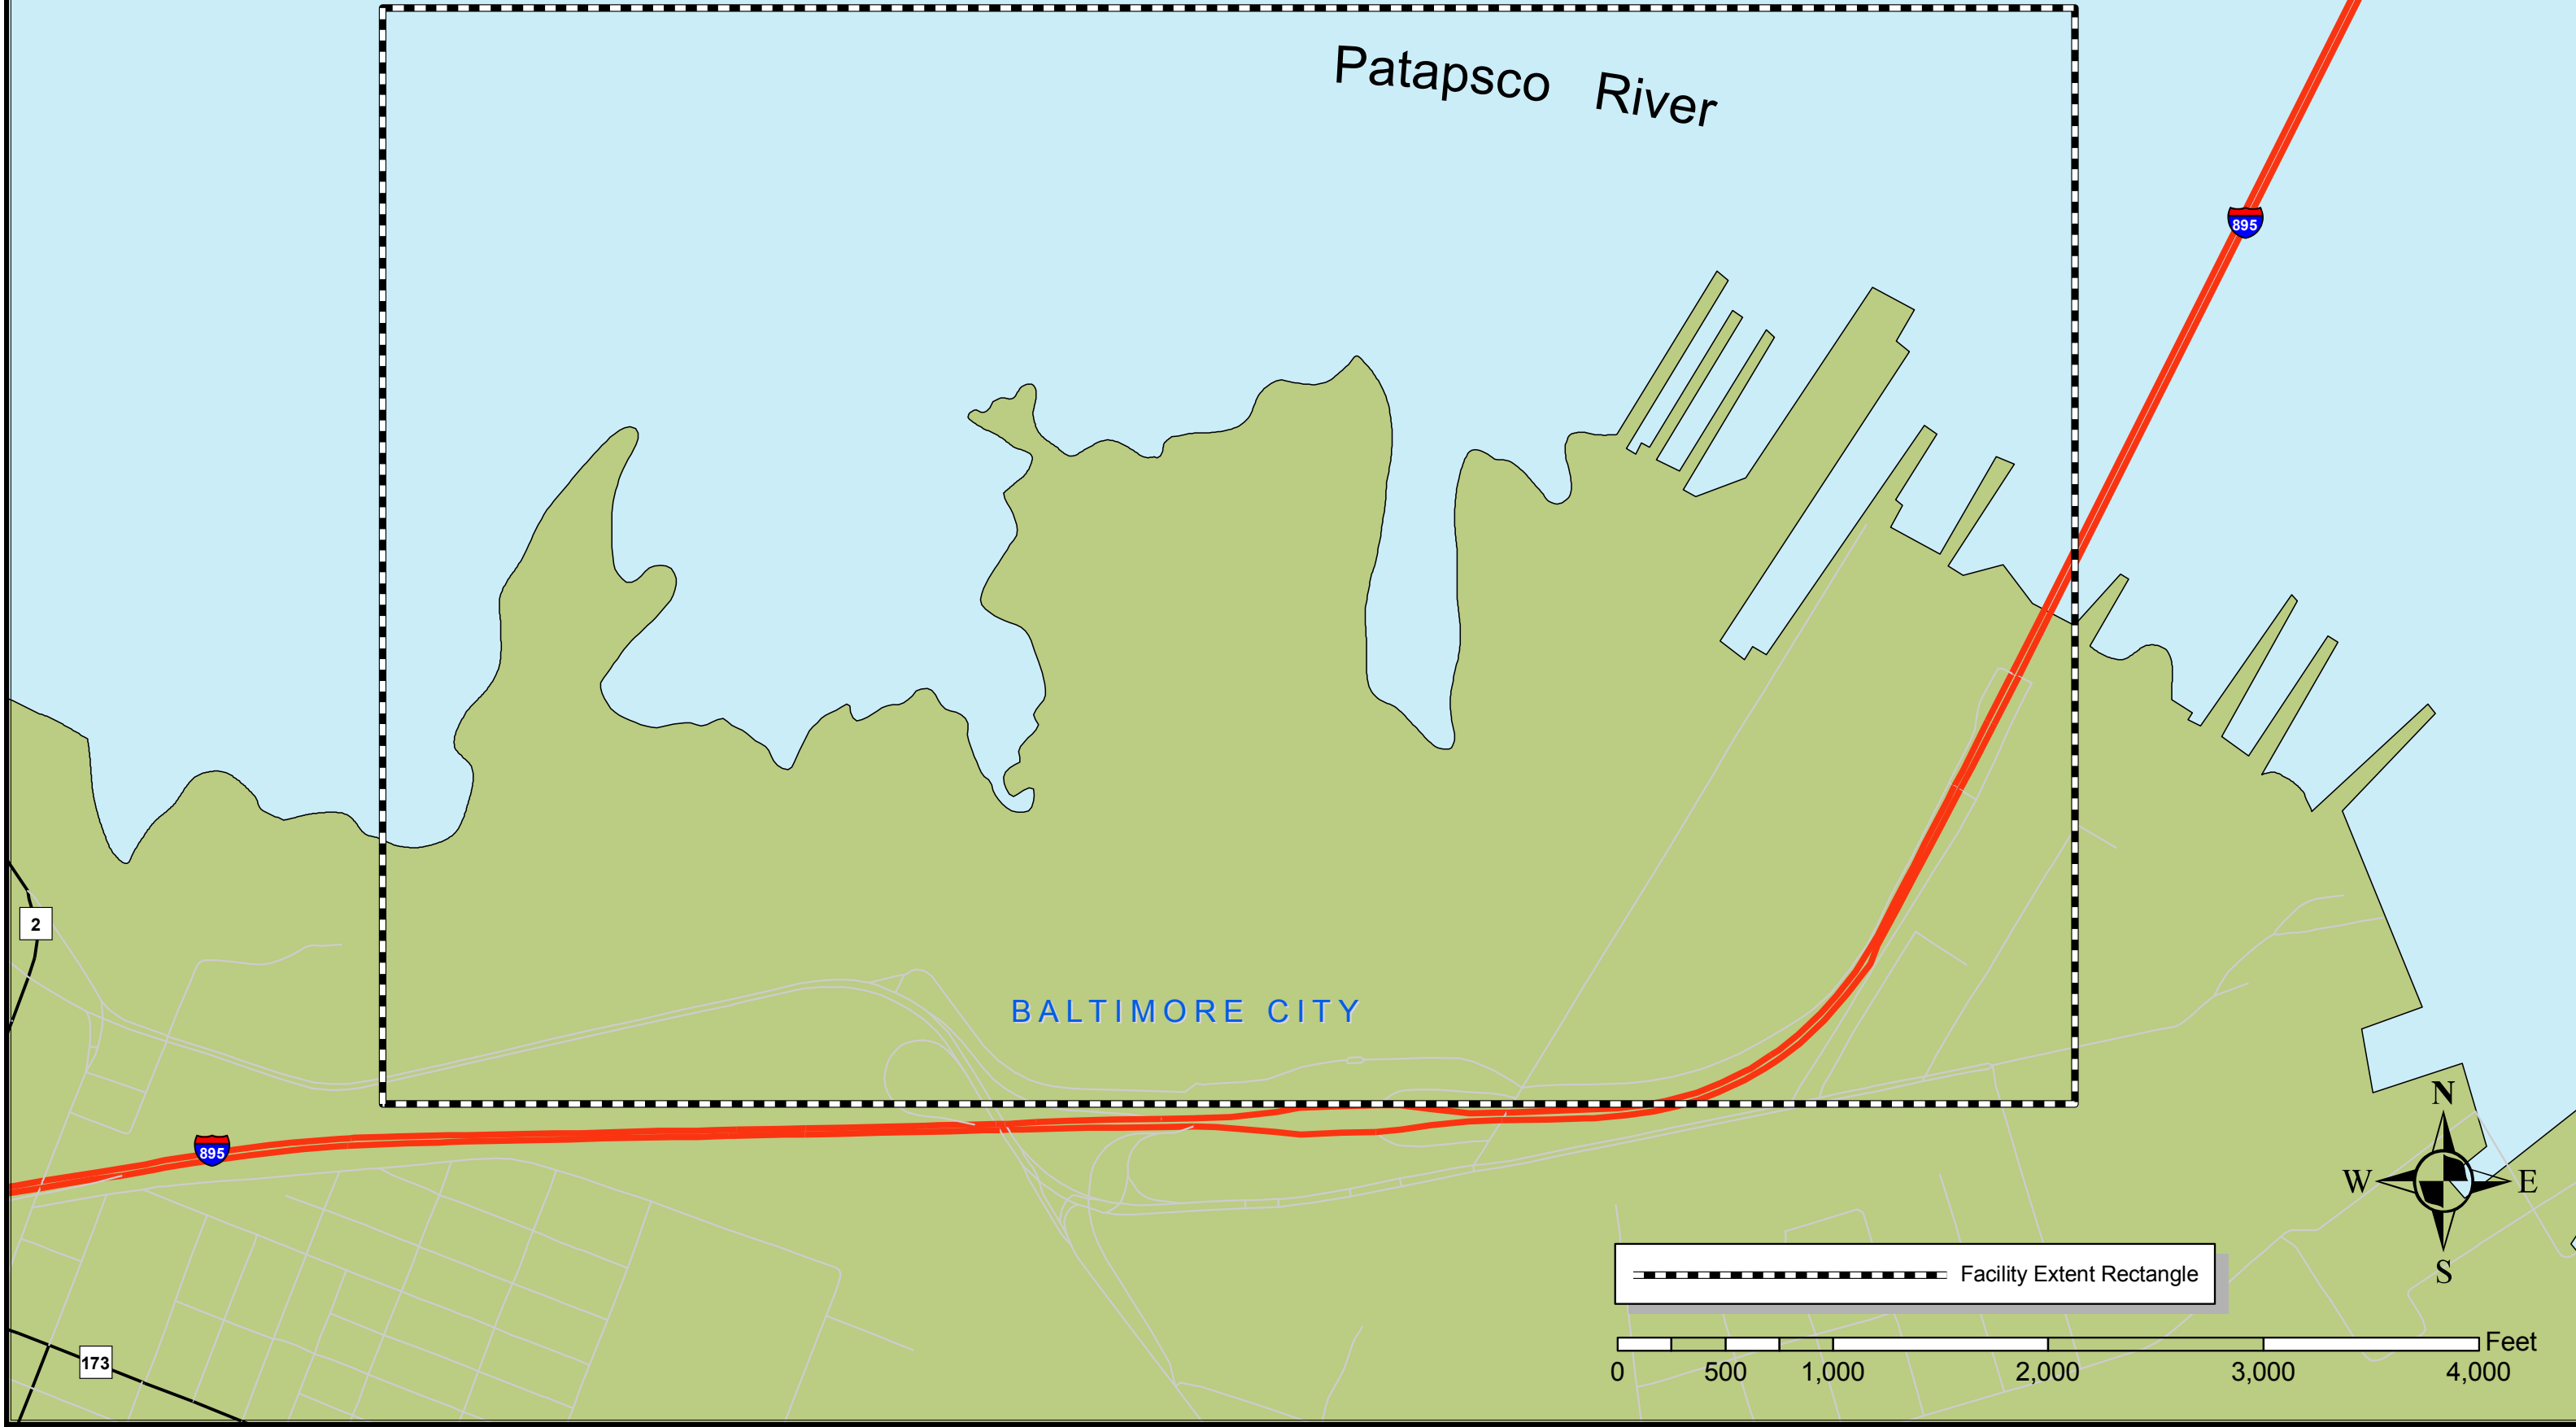

MASONVILLE VICINITY SITE

Patapsco River

BALTIMORE CITY

2

895

895

173

Facility Extent Rectangle

0 500 1,000 2,000 3,000 4,000 Feet